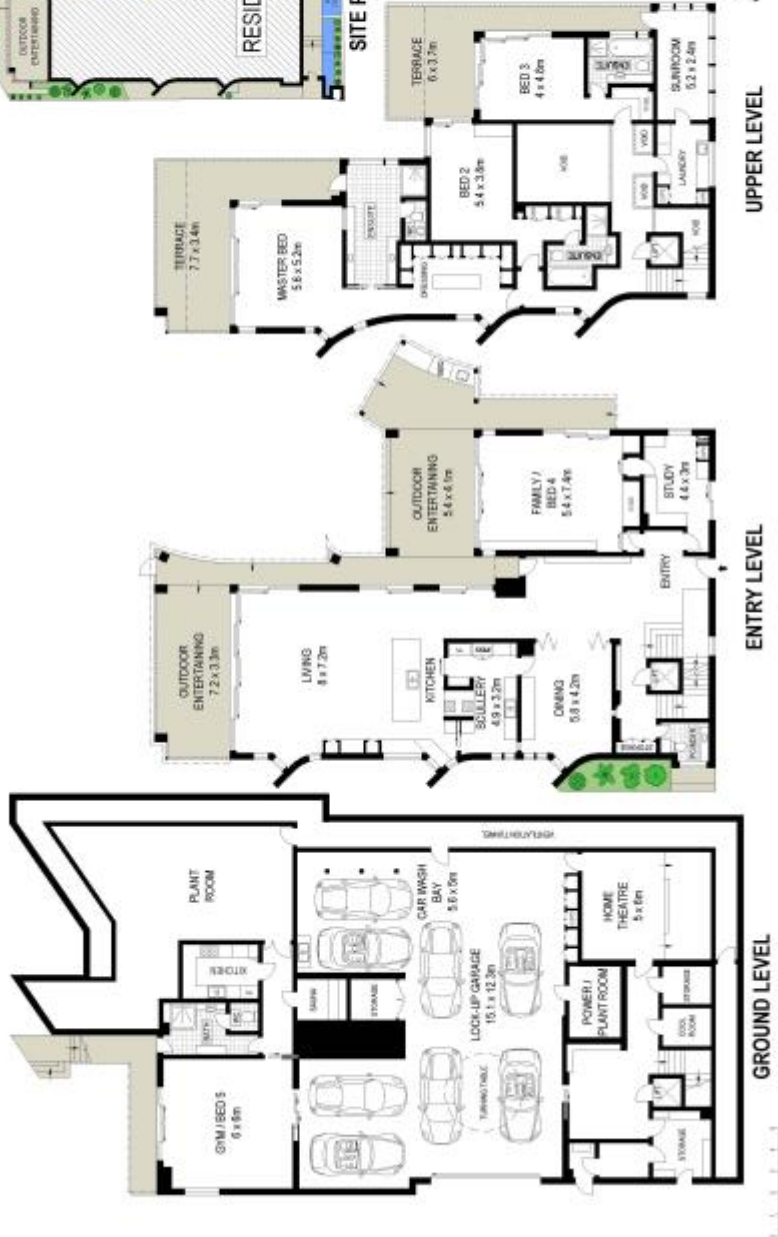

SITE PLAN (NOT TO SCALE)

APPROX. INT: 955 m²
 APPROX. EXT: 843 m²
 LAND: 1,040 m²

19 Bayview Hill Road, Rose Bay