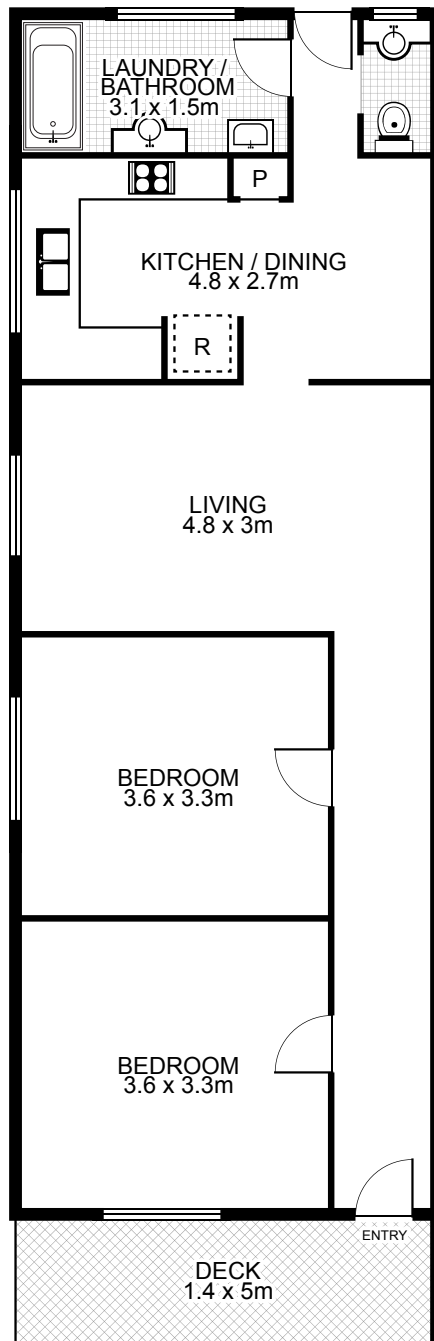

# 202 Victoria Street, BEACONSFIELD

Plans by  
**surroundpix**  
com.au  
1300 30 32 40

This floor plan is intended as a guide only. Layout dimension are approximate only. No representation or warranties of any nature whatsoever are given or intended. Any person using this information should rely on their own enquiries.