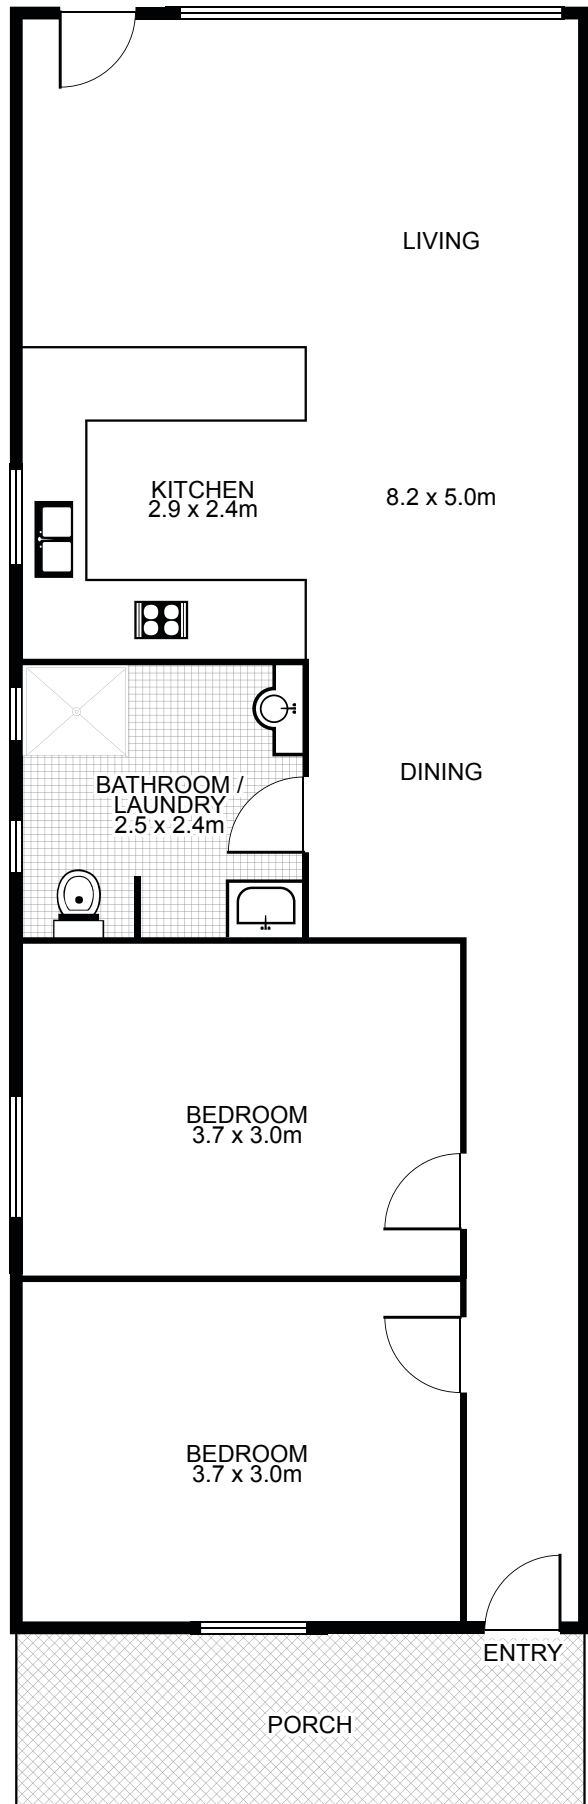

# 206 Victoria Street, BEACONSFIELD

Plans by  
**surroundpix**  
com.au  
1300 30 32 40

This floor plan is intended as a guide only. Layout dimensions are approximate only. No representation or warranties of any nature whatsoever are given or intended. Any person using this information should rely on their own enquiries.